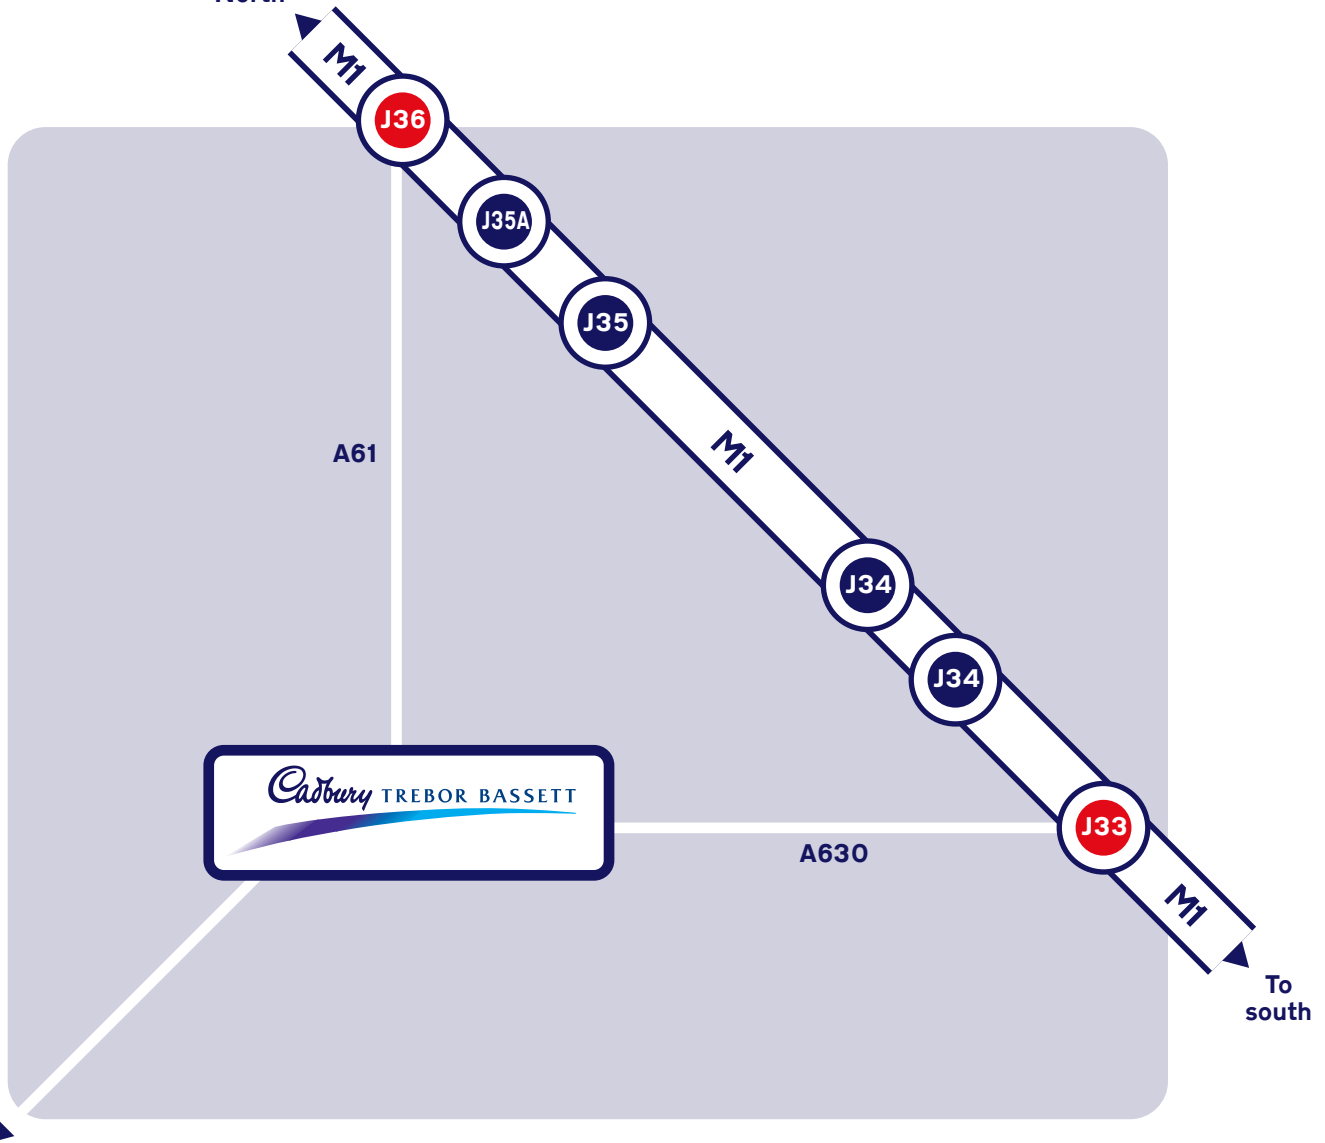

CADBURY TREBOR BASSETT

LOCATION **Sheffield**

FUNCTION **Manufacturing / Offices**

Click below for directions from

M1 N

M1 S

A57

TO
North

TO
West to A57

ADDRESS

Cadbury Trebor Bassett Ltd,
PO Box 80, Livesey Street, Sheffield, S6 2AP.

Telephone

01142 349391

CADBURY TREBOR BASSETT	
LOCATION	Sheffield
FUNCTION	Manufacturing / Offices
DIRECTIONS FROM	M1 North
MULTIMAPS.COM	

By road from the M1

Leave the motorway at J36 taking the A61 signposted Sheffield. Follow the A61 towards Sheffield for approximately 6 miles, and negotiate three roundabouts. Pass Sheffield Wednesday FC on right hand side and pass factory on left hand side. Turn left immediately past church into Livesey Street. Cadbury Trebor Bassett is on your left hand side.

CADBURY TREBOR BASSETT

LOCATION **Sheffield**

FUNCTION **Manufacturing / Offices**

DIRECTIONS FROM **M1 South**

MULTIMAPS.COM

By road from the M1

Leave the motorway at J33 taking the A630 signposted Sheffield. Then after 4 miles arrive at the City Centre 'Parkway' roundabout, take the 5th exit signposted A61 Barnsley. Follow the A61 signs taking care to remain in the near side lane, then continue to follow the A61 into Penistone Road. Then turn right just beyond traffic lights, with B&Q on your left into Livesey Street. Cadbury Trebor Bassett is on your left hand side.