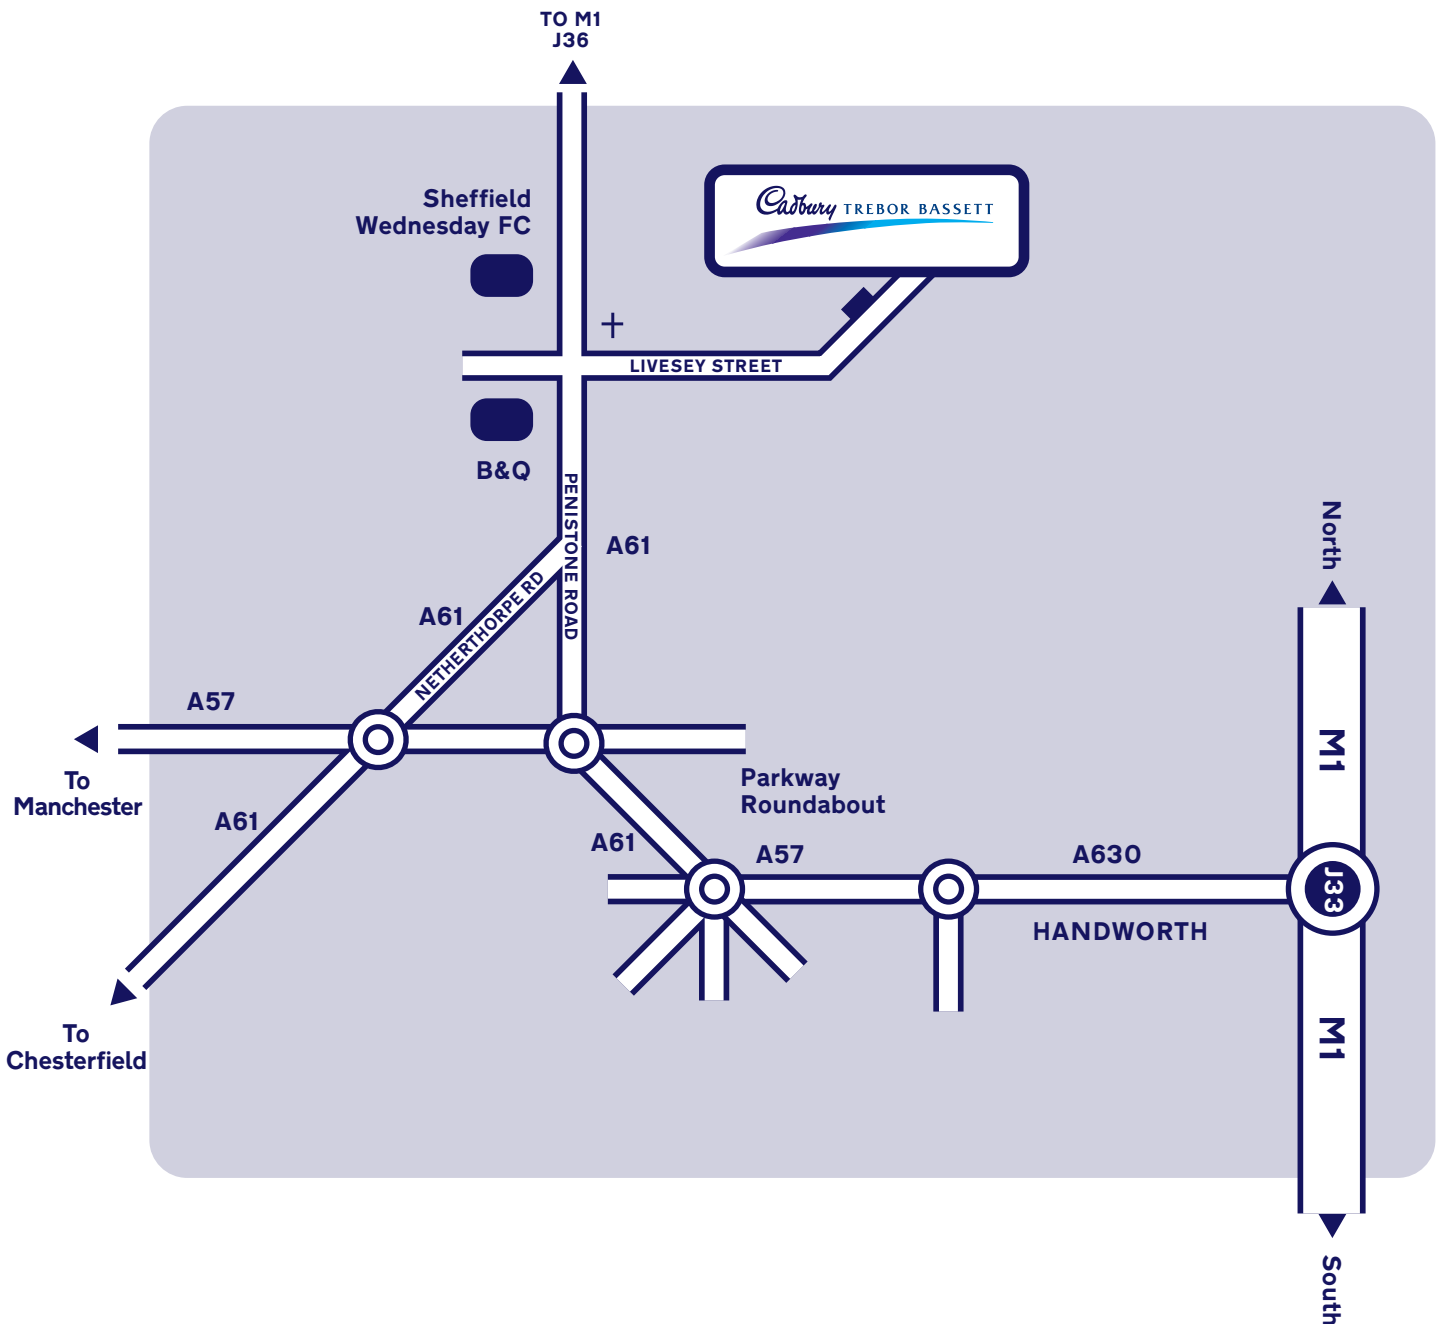

TO
West to A57

ADDRESS

Cadbury Trebor Bassett Ltd,
PO Box 80, Livesey Street, Sheffield, S6 2AP.

Telephone

01142 349391

CADBURY TREBOR BASSETT	
LOCATION	Sheffield
FUNCTION	Manufacturing / Offices
DIRECTIONS FROM	M1 North
MULTIMAPS.COM	

By road from the M1

Leave the motorway at J36 taking the A61 signposted Sheffield. Follow the A61 towards Sheffield for approximately 6 miles, and negotiate three roundabouts. Pass Sheffield Wednesday FC on right hand side and pass factory on left hand side. Turn left immediately past church into Livesey Street. Cadbury Trebor Bassett is on your left hand side.

CADBURY TREBOR BASSETT

LOCATION **Sheffield**

FUNCTION **Manufacturing / Offices**

DIRECTIONS FROM **M1 South**

MULTIMAPS.COM

By road from the M1

Leave the motorway at J33 taking the A630 signposted Sheffield. Then after 4 miles arrive at the City Centre 'Parkway' roundabout, take the 5th exit signposted A61 Barnsley. Follow the A61 signs taking care to remain in the near side lane, then continue to follow the A61 into Penistone Road. Then turn right just beyond traffic lights, with B&Q on your left into Livesey Street. Cadbury Trebor Bassett is on your left hand side.

CADBURY TREBOR BASSETT

LOCATION **Sheffield**

FUNCTION **Manufacturing / Offices**

DIRECTIONS FROM **A57 WEST**

MULTIMAPS.COM

By road from the M1

Follow A57 to inner ring road, taking second exit at roundabout. Follow ring road to A61, turn left and following one way section onto A61, Penistone Road. Turn right just beyond traffic lights at B&Q Store into Livesey Street.