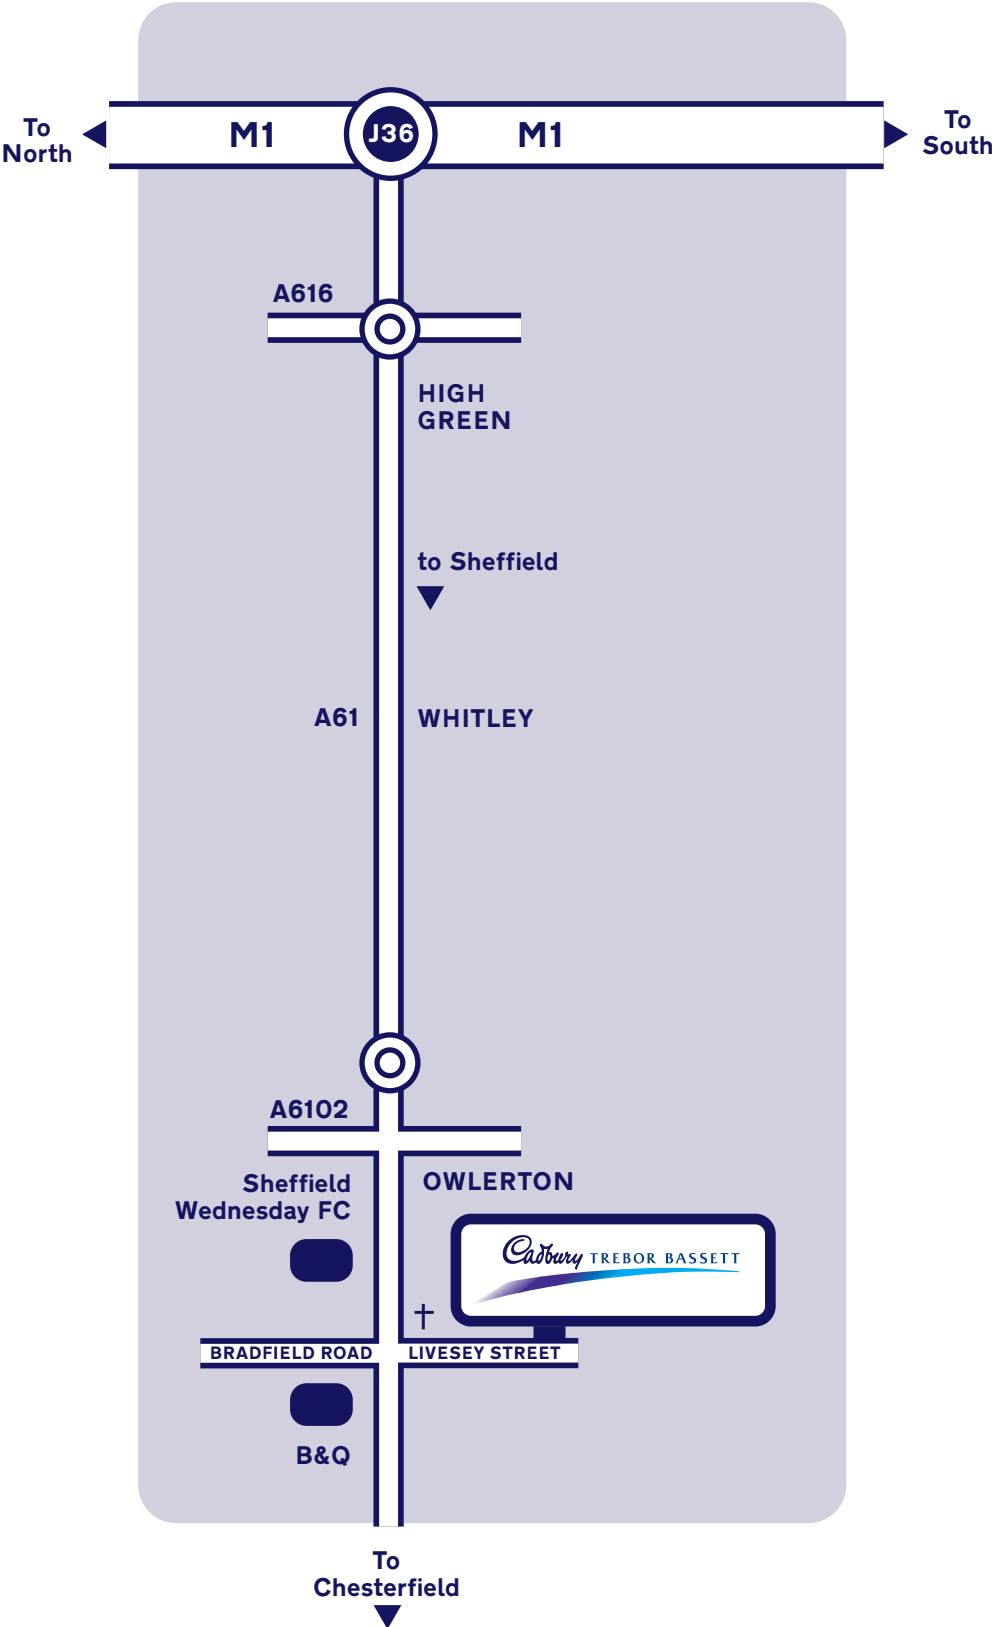

TO
West to A57

ADDRESS

Cadbury Trebor Bassett Ltd,
PO Box 80, Livesey Street, Sheffield, S6 2AP.

Telephone

01142 349391

CADBURY TREBOR BASSETT	
LOCATION	Sheffield
FUNCTION	Manufacturing / Offices
DIRECTIONS FROM	M1 North
MULTIMAPS.COM	

By road from the M1

Leave the motorway at J36 taking the A61 signposted Sheffield. Follow the A61 towards Sheffield for approximately 6 miles, and negotiate three roundabouts. Pass Sheffield Wednesday FC on right hand side and pass factory on left hand side. Turn left immediately past church into Livesey Street. Cadbury Trebor Bassett is on your left hand side.

CADBURY TREBOR BASSETT

LOCATION **Sheffield**

FUNCTION **Manufacturing / Offices**

DIRECTIONS FROM **M1 South**

MULTIMAPS.COM

By road from the M1

Leave the motorway at J33 taking the A630 signposted Sheffield. Then after 4 miles arrive at the City Centre 'Parkway' roundabout, take the 5th exit signposted A61 Barnsley. Follow the A61 signs taking care to remain in the near side lane, then continue to follow the A61 into Penistone Road. Then turn right just beyond traffic lights, with B&Q on your left into Livesey Street. Cadbury Trebor Bassett is on your left hand side.

CADBURY TREBOR BASSETT

LOCATION **Sheffield**

FUNCTION **Manufacturing / Offices**

DIRECTIONS FROM **A57 WEST**

MULTIMAPS.COM

By road from the M1

Follow A57 to inner ring road, taking second exit at roundabout. Follow ring road to A61, turn left and following one way section onto A61, Penistone Road. Turn right just beyond traffic lights at B&Q Store into Livesey Street.